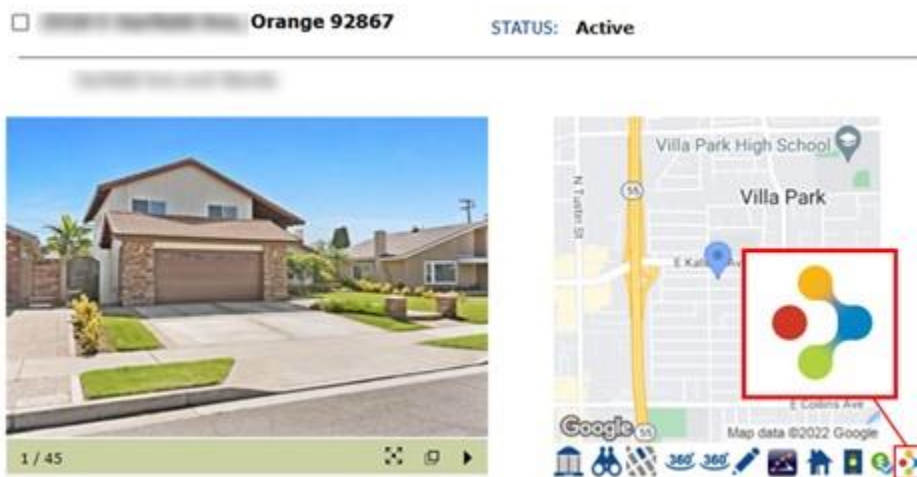

Learn how to utilize this new functionality

CRMLS is always looking for ways to streamline your MLS experience and make information easily accessible for our users. [Realtors Property Resource® \(RPR\)](#) is the nation's largest property resource and offers vital data, analytics, and more, all presented with visual flair to impress your clients. Matrix users can now directly access RPR from listings with the help of a handy icon.

Previously, Matrix users could only access RPR via the agent dashboard. With this new deep-link, users can now simply click the RPR icon on a listing (as seen below) and be linked to their specific listing in RPR directly. This means users can access RPR's vital data with ease and efficiency — no additional steps (like re-inputting the property address) required.