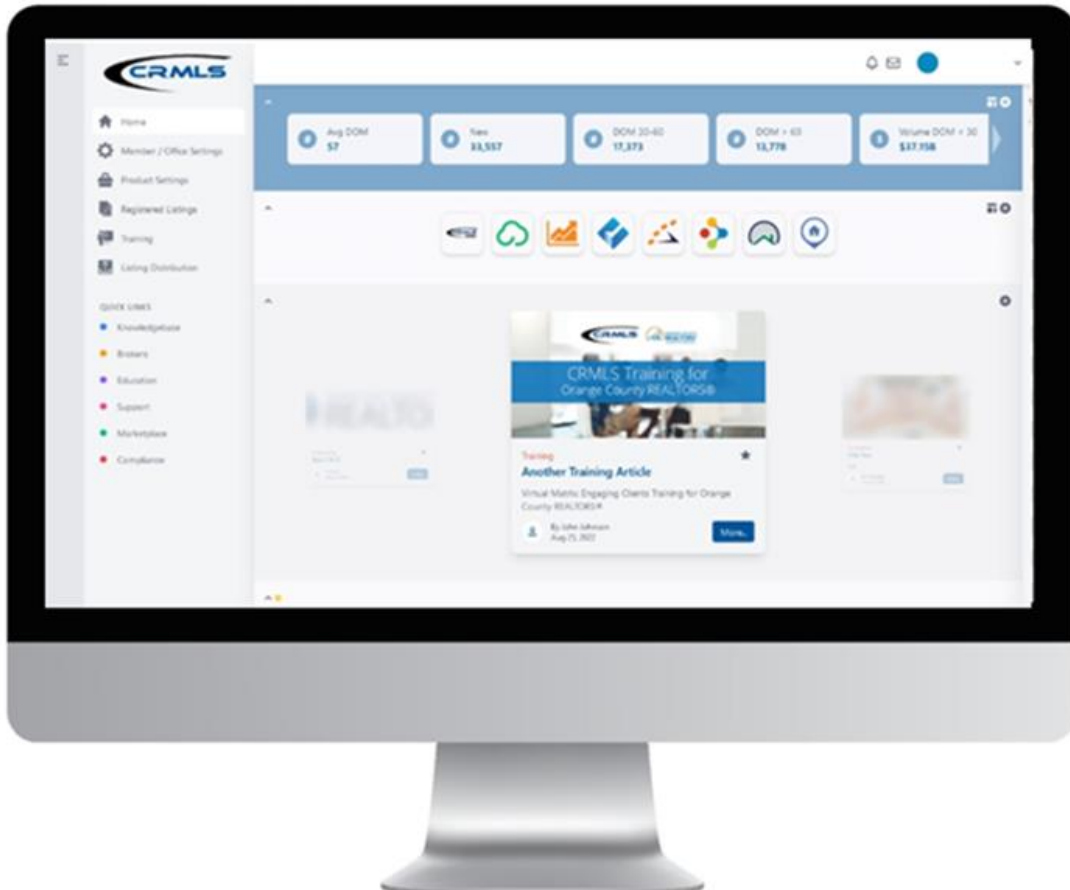

Home News Logout

TURN WHAT-IF'S INTO HOW-TO'S

Find the perfect solution for your business - at no additional cost.

Browse Now

CRMLS Additional Products

Business Update	Cloud CRM	Cloud MLX	Property Watch	Globe	HomeSnap Pro
Infoparks	LeadDesk	LeadHub	Phone	RatePlay	Realist
LeadGenie	SRP	SnapCard			

REcenterhub

CRMLS Resources

Education	Support	Compliance	Brokers	Knowledgebase	Marketplace	New Users	CRMLS YouTube	CRMLS Facebook
CRMLS Instagram	CRMLS Twitter	CRMLS LinkedIn	Virtual Classroom	Listing Distribution	Listing Toolbar	Learning Lab	REcenterhub