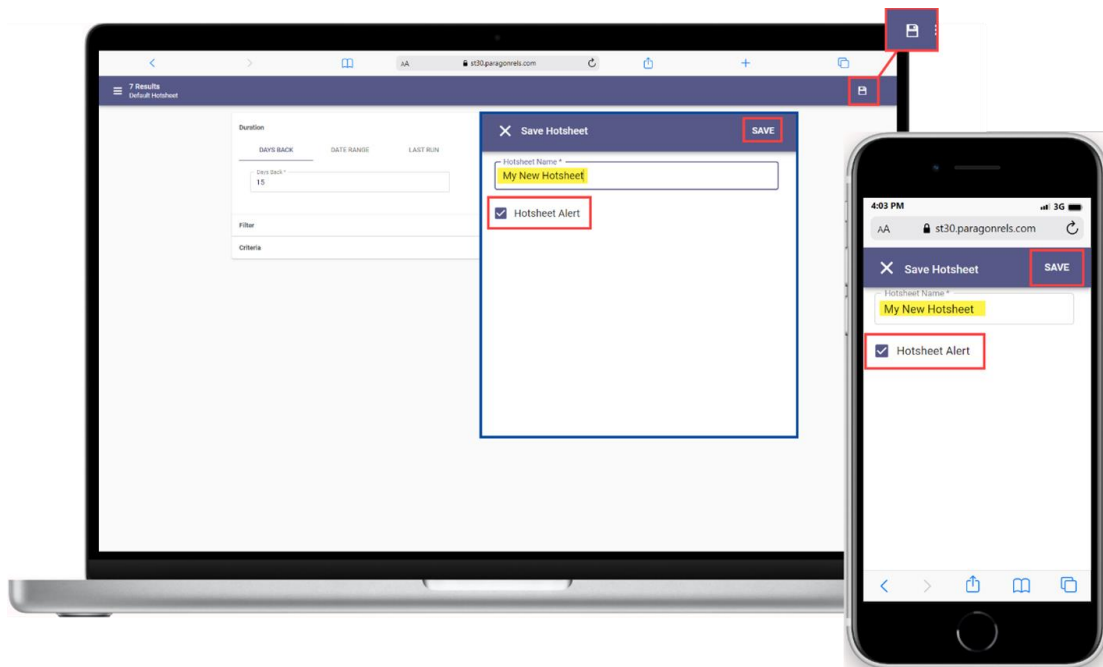

Contact List Updates

The contact list for Paragon Connect will include three shortcut actions to help you quickly access your client's information. You can use the phone icon to see, call, or text any and all numbers associated with that contact, the email icon to pick which addresses to send a message to, and a quick link icon leading you to the client's Collaboration Center site.