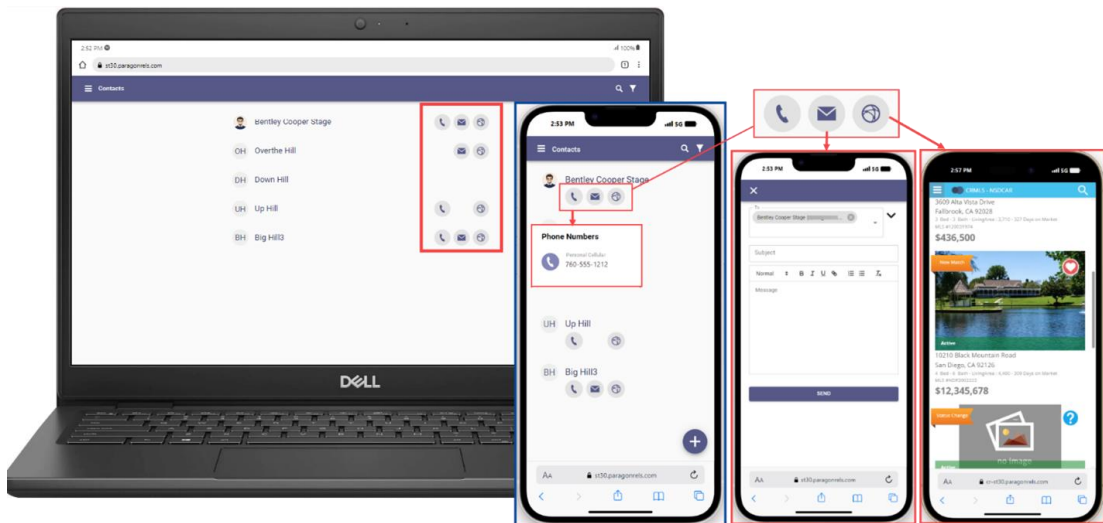

CRMLS Paragon and Paragon Connect updates will include:

## Contact List Updates

The contact list for Paragon Connect will include three shortcut actions to help you quickly access your client's information. You can use the phone icon to see, call, or text any and all numbers associated with that contact, the email icon to pick which addresses to send a message to, and a quick link icon leading you to the client's Collaboration Center site.