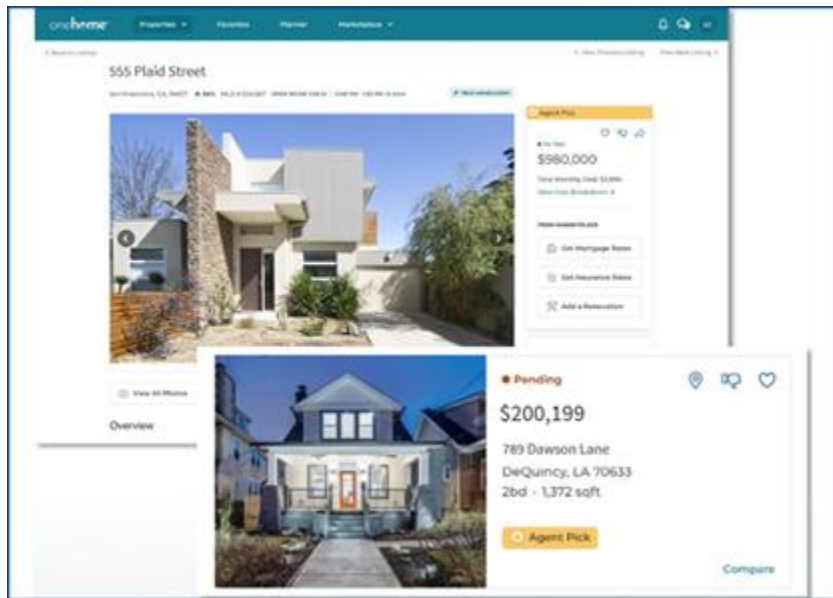

Want to know more about how this useful new tool can help you and your clients work together? Check out [this video demonstration](#) and our [quick reference guide](#) to learn more about using the Agent Portal.

Thank you for your continued support.

California Regional MLS