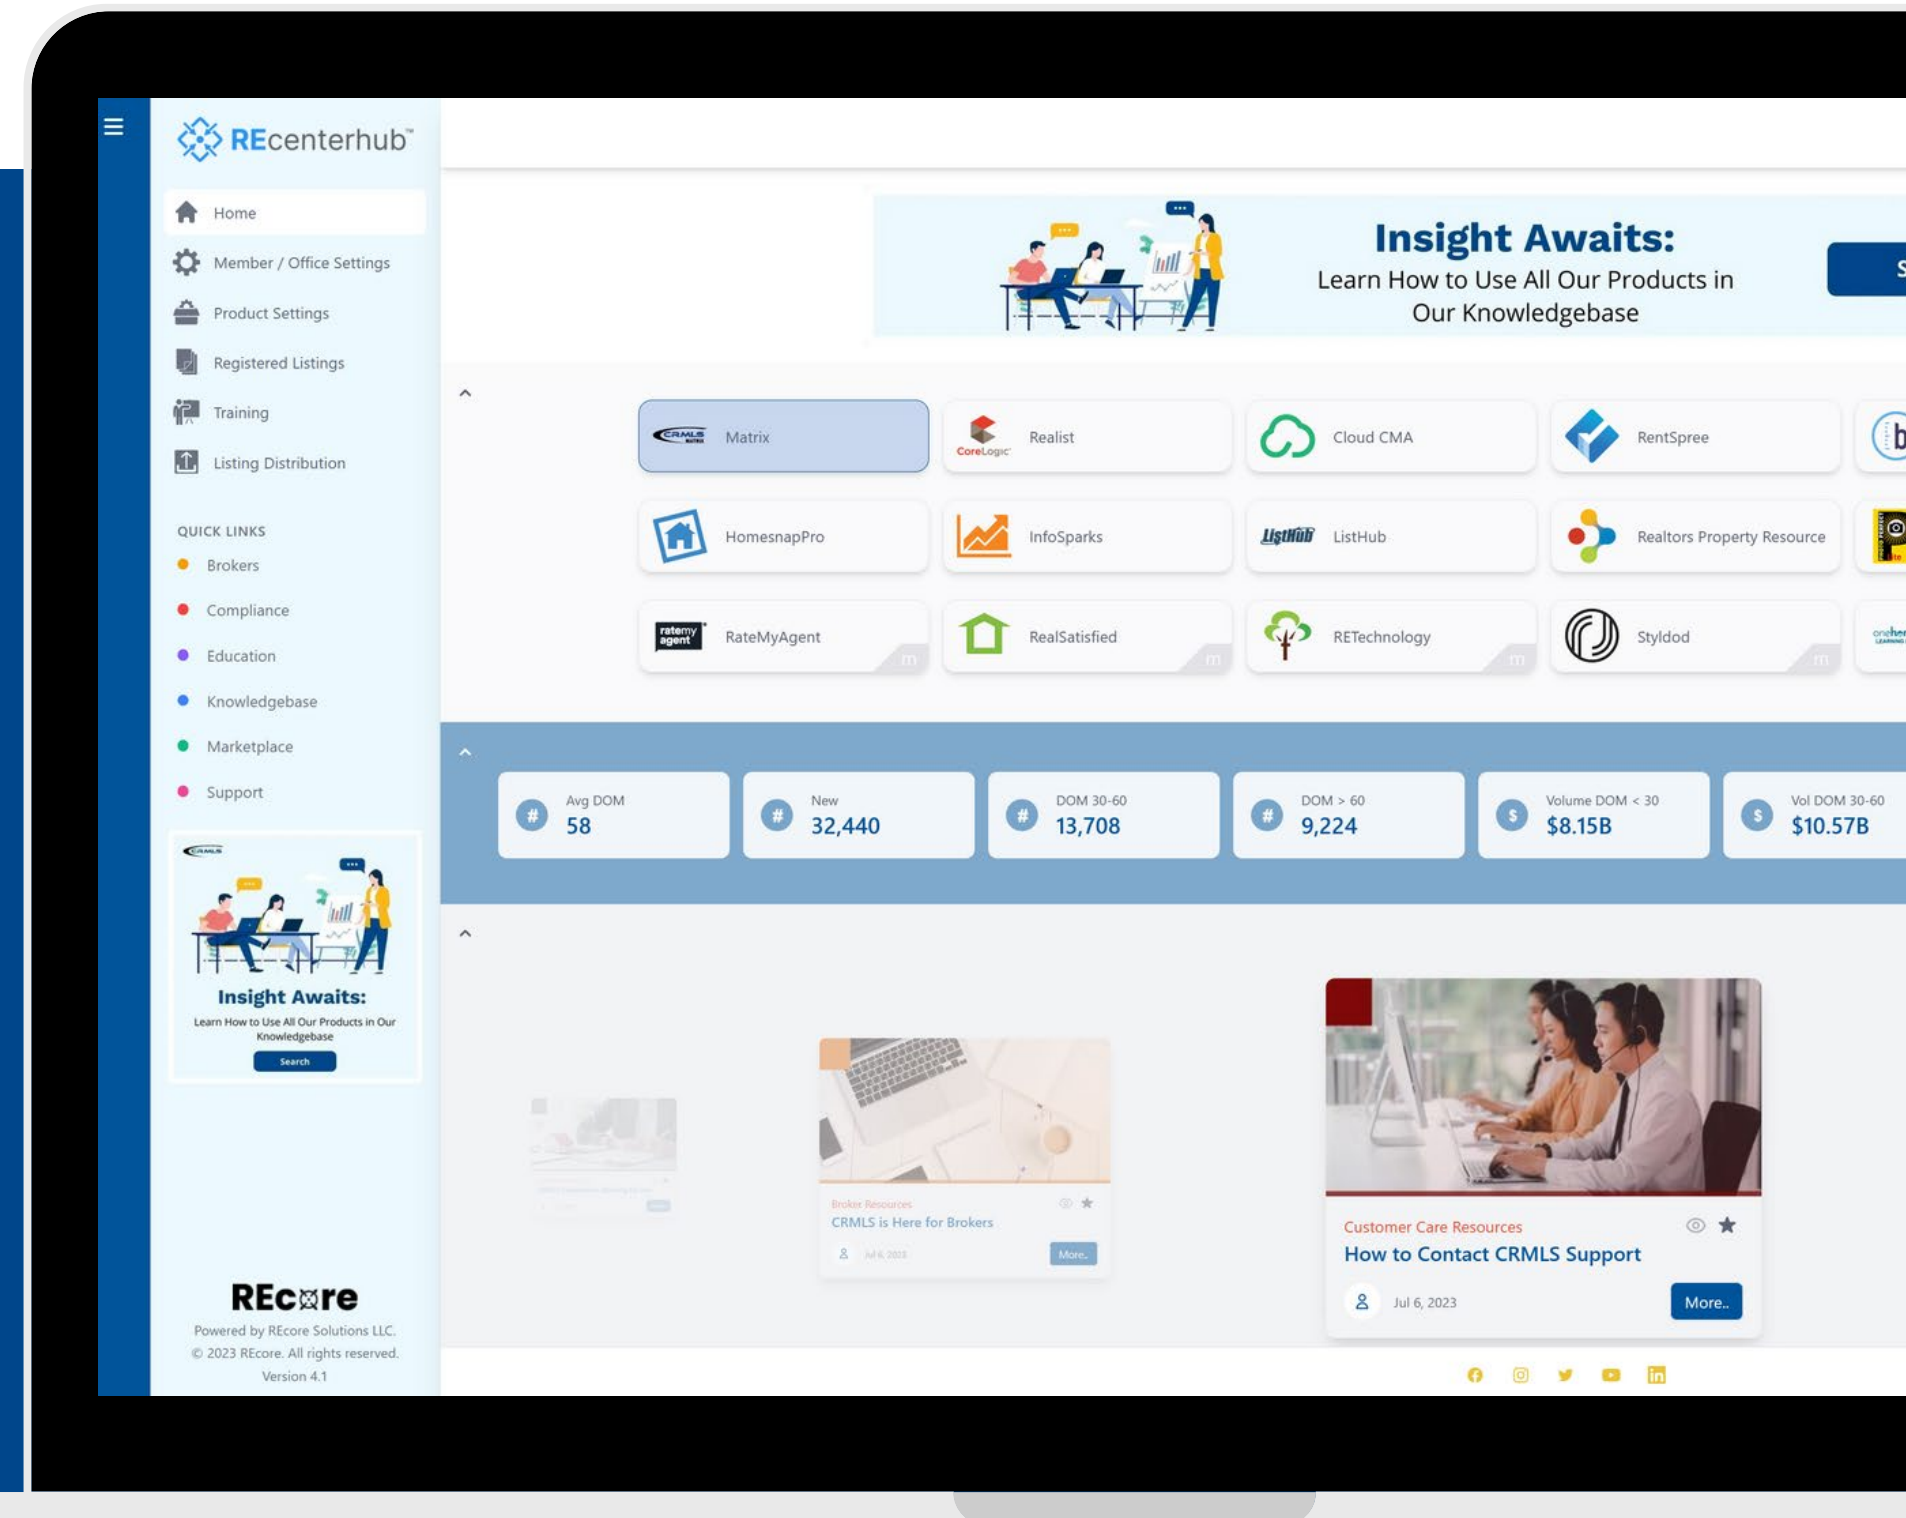

REcenterhub™

REcenterhub, a new exclusive product ecosystem of CRMLS, is a distribution center powering critical services and revolutionizing the industry standard for all users.

July 20, 2023

WHY the change?

CRMLS designed and developed the REcenterhub dashboard to provide our users' with:

- clean user interface
- greater personalization options
- streamlining of productivity

In-house development helps us retain the flexibility needed to respond to user needs quicker and more effectively than we would ever have relying on third party vendors.

Overall, it means CRMLS can be of greater service to our users.

The Four Values of REcenterhub

Data-rich

Up-to-date market statistics

Comprehensive

Find trusted resources in one place

Elegant

Modern design for an up-to-date MLS Experience