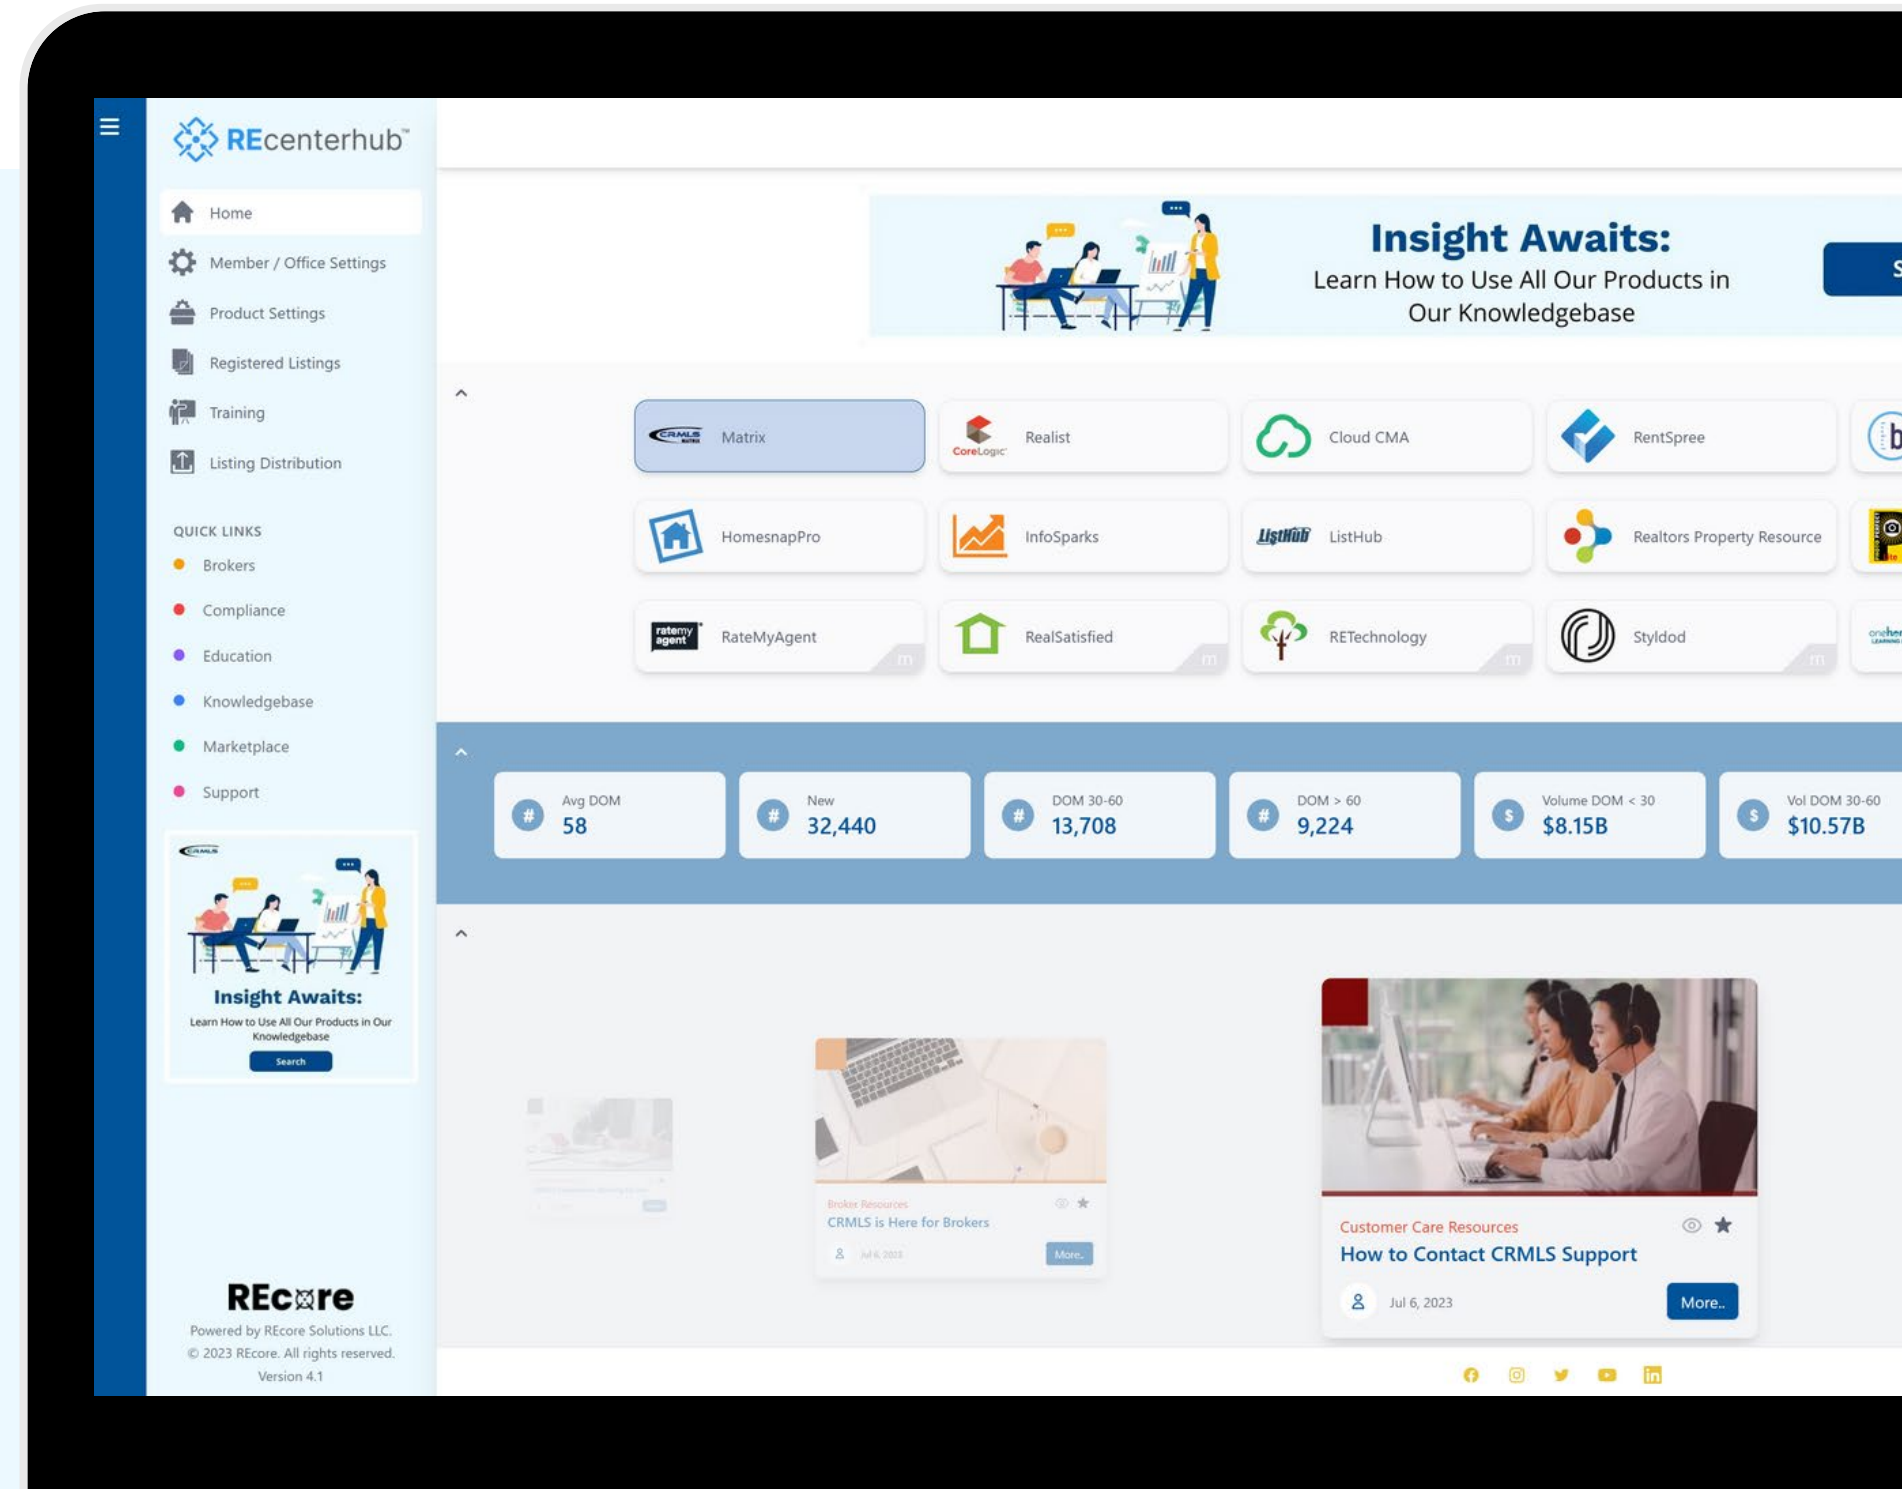

REcenterhub™

REcenterhub, a new exclusive product ecosystem of CRMLS, is a distribution center powering critical services and revolutionizing the industry standard for all users.

July 20, 2023

WHY the change?

CRMLS designed and developed the REcenterhub dashboard to provide our users' with:

- clean user interface
- greater personalization options
- streamlining of productivity

In-house development helps us retain the flexibility needed to respond to user needs quicker and more effectively than we would ever have relying on third party vendors.

Overall, it means CRMLS can be of greater service to our users.

The Four Values of REcenterhub

Data-rich

Up-to-date market statistics

Comprehensive

Find trusted resources in one place

Elegant

Modern design for an up-to-date MLS Experience

Personalized

Intuitive dashboard customization

Password Reset and Requirements

Password Reset:

- From the login screen, click **Forgot Password**
- Enter your **User ID** and click the **Send Password Reset Email button**
- A "Password Reset Email Sent" confirmation will display
- Check your email inbox (or spam folder) for the reset password message, and click on **Reset Password**