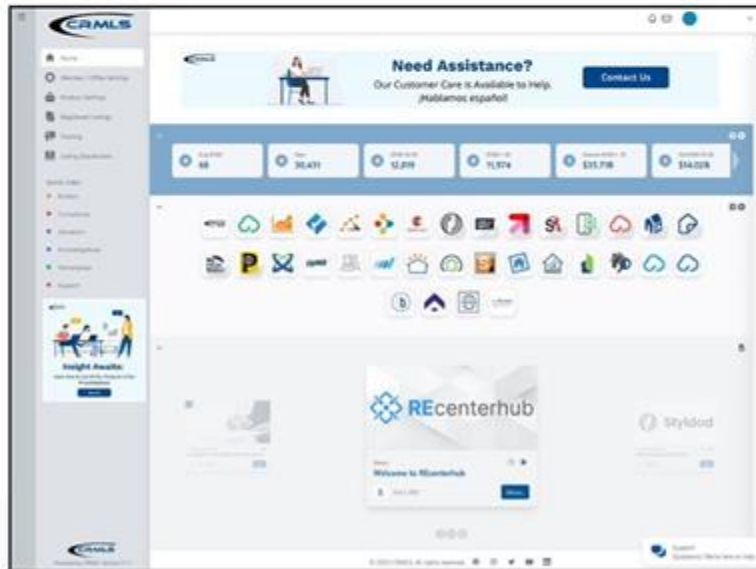

Get ready for a whole new MLS experience

Discover the REcenterhub dashboard in an upcoming webinar

On July 18, your current dashboard will be upgraded to the new REcenterhub dashboard. Take a look at how it's going to appear when you log in:

BEFORE

AFTER

To help guide you through the new REcenterhub dashboard, we've organized several upcoming webinars that we encourage you to attend.

[Webinar: Get familiar with your new dashboard](#)

- Thursday, July 13 at 2:00pm
- Tuesday, July 18 at 10:00am
- Thursday, July 20 at 10:00am

[Register Here](#)

You can access REcenterhub from your current dashboard right now ahead of the full upgrade to get a head start on the transition to come. Just log in as usual and click the REcenterhub tile (pictured below).