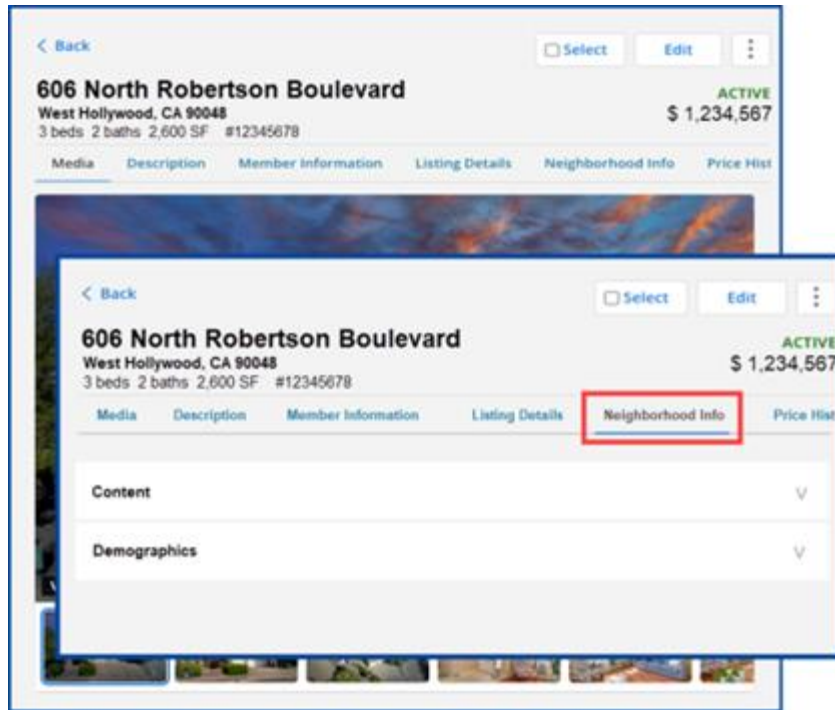

Agents know that painting a full picture of a property is vital to closing deals with clients. What are the neighborhood demographics? Is the area walkable? What are nearby points of interest? How are the area's schools? These are the sort of things clients want to know. With Local Logic, learning all the finer points of a property has never been easier.

With embedded widgets right into the listing, Local Logic provides location insights right alongside all the other pertinent info. All you need to do is click on the **Neighborhood Info** tab in the Flexmls mobile app and you'll see all that Local Logic has to offer: