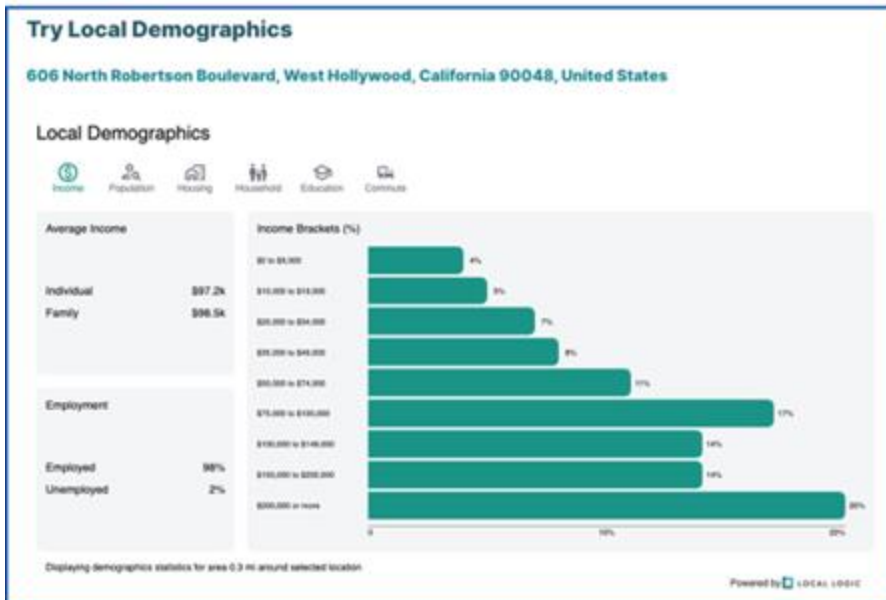

Agents know that painting a full picture of a property is vital to closing deals with clients. What are the neighborhood demographics? Is the area walkable? What are nearby points of interest? How are the area's schools? These are the sort of things clients want to know. With Local Logic, learning all the finer points of a property has never been easier.

With embedded widgets right into the listing, Local Logic provides location insights right alongside all the other pertinent info. All you need to do is click on the **Neighborhood Info** tab in the Flexmls mobile app and you'll see all that Local Logic has to offer: