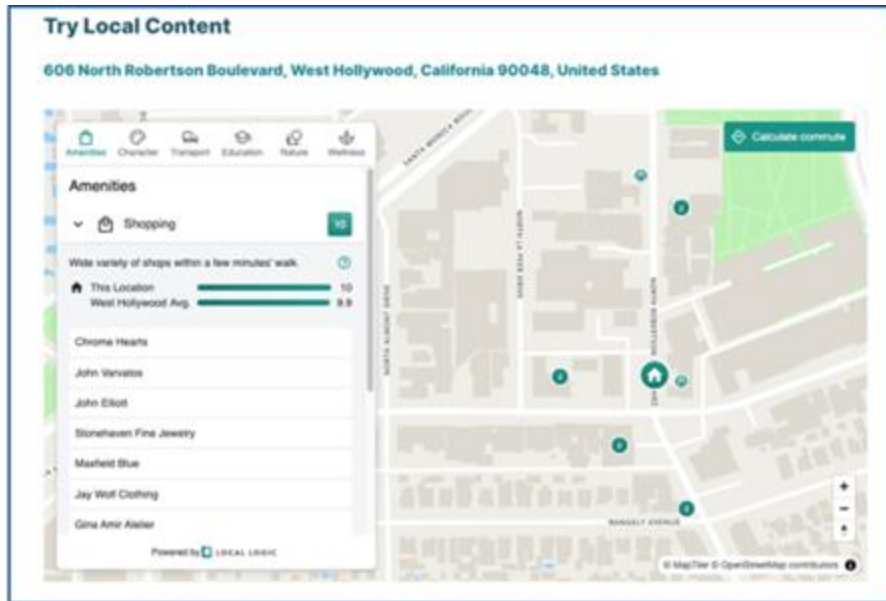

**Get valuable, precise neighborhood data  
for a better picture of your property**

**Learn about this direct integration into Flexmls below**

Starting on **Thursday, September 28**, Flexmls will feature mobile integration with [Local Logic](#), the premier location data provider. This integration comes at no additional cost to users and will be ready to view and use upon launch.

Agents know that painting a full picture of a property is vital to closing deals with clients. What are the neighborhood demographics? Is the area walkable? What are nearby points of interest? How are the area's schools? These are the sort of things clients want to know. With Local Logic, learning all the finer points of a property has never been easier.

With embedded widgets right into the listing, Local Logic provides location insights right alongside all the other pertinent info. All you need to do is click on the **Neighborhood Info** tab in the Flexmls mobile app and you'll see all that Local Logic has to offer: