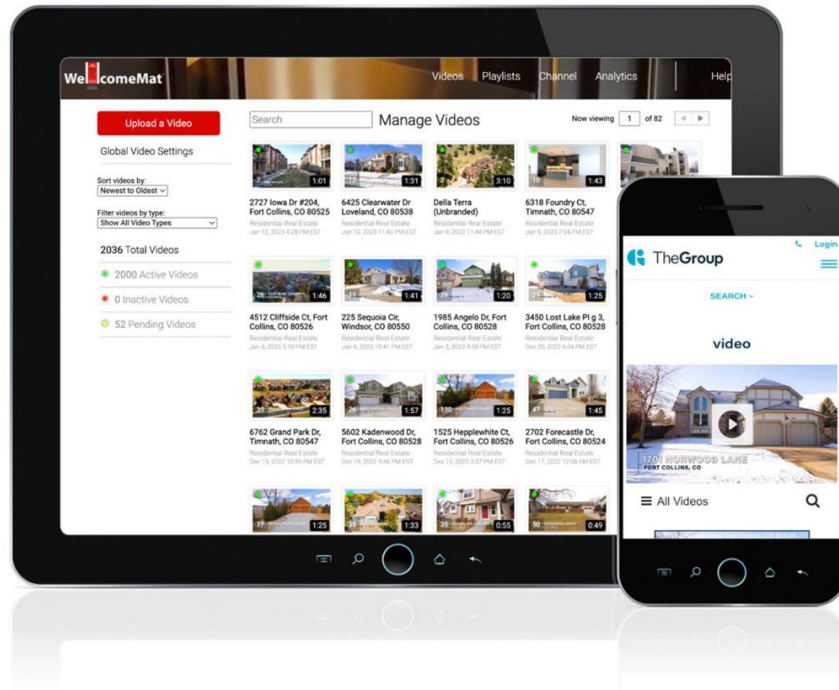

**Create and host your own videos with
WellcomeMat's full suite of video tools**

Learn more about this CRMLS Matrix integration in an upcoming webinar

Have you ever tried to show a property video you created to a client, only to get interrupted by ads and slow buffering? You don't need to rely on third party websites to host your videos with WellcomeMat, the latest no-cost, core product **integrating to CRMLS Matrix on Tuesday, November 28.**

WellcomeMat is a video technology suite designed uniquely for the real estate industry. With its powerful tools, CRMLS Matrix users can enjoy:

- **Native, Automated Video Distribution**
 - WellcomeMat offers "native" video hosting, which means that videos are uploaded and hosted to the MLS and don't route through other media-hosting platforms or other external parties. This provides more control and customizability for users.
- **Video Management**
 - CRMLS users have full control over the media they create. Upload, modify, replace, deactivate, and distribute videos that are easy for potential clients to find, view, and share.
- **Real Estate Industry Compliance**
 - WellcomeMat includes special tools to help keep videos within compliance regulations, including the "Unbrander" tool that edits out branding and/or non-compliant portions of videos. Users can avoid citations and fines without the need to throw out any media or remake the video from scratch.

Including a video on a listing can increase conversion by 80%, so cut through the hassle and host your own videos with CRMLS and WellcomeMat.

Want to learn more about WellcomeMat's features? Sign up for one of these [upcoming instructive webinars!](#)