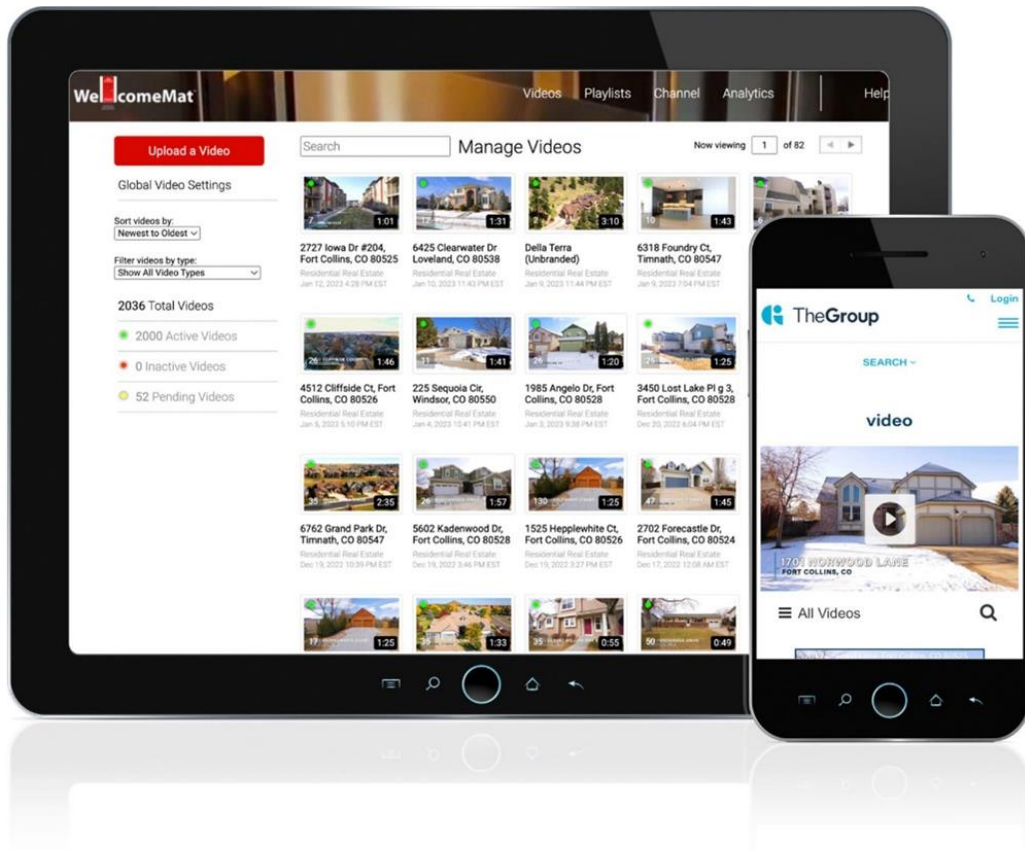

**Starting 11/28, CRMLS Matrix users get WellcomeMat's full suite of video tools**

**Sign up for a webinar to learn more**

Videos are valuable assets when it comes to promoting your listings, but integrating with third-party video platforms can make having them difficult. [WellcomeMat](#), the latest no-cost, core product **integrating to CRMLS Matrix on Tuesday, November 28**, makes hosting videos simple and quick.

WellcomeMat is the video platform designed for real estate. By integrating into the MLS, you can edit and manage property videos right from Matrix — no outside linking required. In addition, WellcomeMat has a host of video editing and enhancement features to make them more engaging. For example, chaptering lets you create shortcuts in your video sorted by room, household features, or whatever else you may choose.