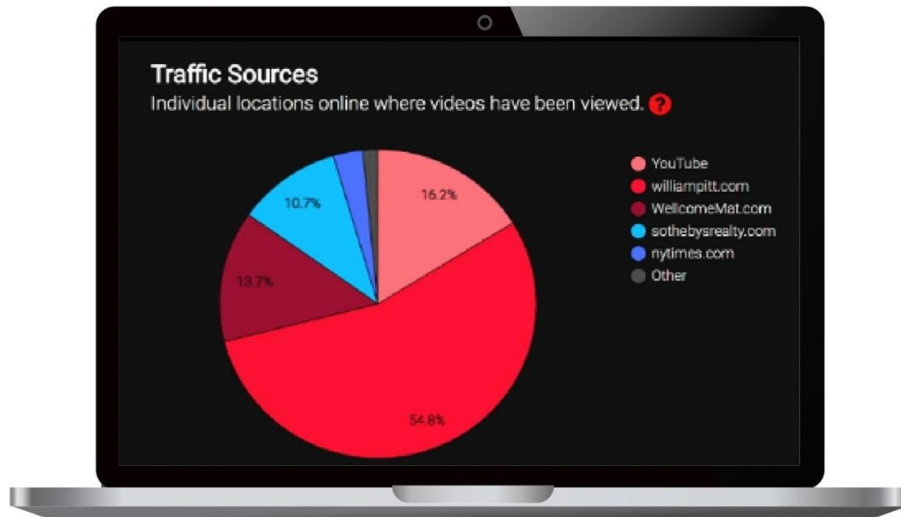

WellcomeMat is the new video management platform for CRMLS Matrix

Learn how you can make the most out of property videos in an upcoming webinar

It's time to make your listings stand out with videos, and [WellcomeMat](#) is here to make it easy. Starting today, CRMLS Matrix users can enjoy this latest no-cost, core product.

It's no secret that videos can grab clients' attention. WellcomeMat is the ad-free video hosting platform designed for the real estate industry, cutting out third-party platforms in favor of hosting the videos natively, right through CRMLS. With WellcomeMat you can easily edit, manage, and share videos, while also tracking their performance with unique analytics that you won't be able to get on other video hosting platforms.