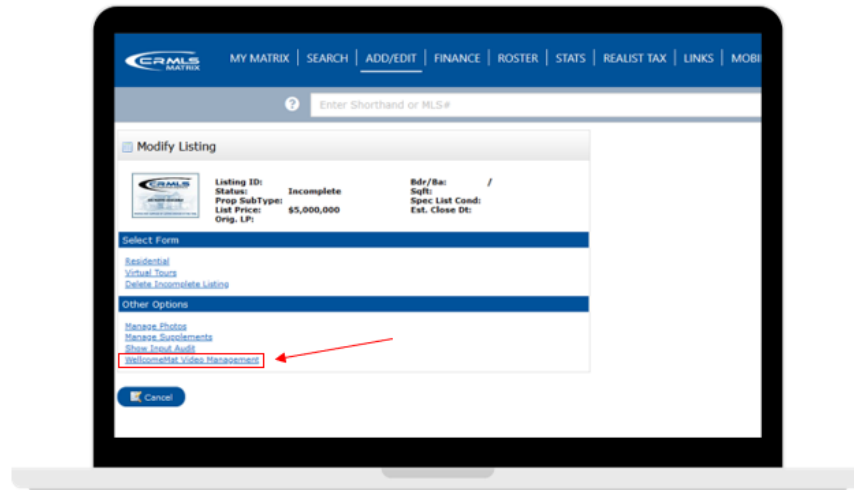

Want to learn more about WellcomeMat's features? Sign up for one of these [upcoming instructive webinars!](#) It's not too late to sign up for the one happening today!

[WellcomeMat Intro Webinar](#)

Tuesday, November 28 @ 12:30 PM PT

Tuesday, December 5 @ 12:30 PM PT

Tuesday, December 12 @ 12:30 PM PT

[Register Here](#)

We look forward to seeing what new video capabilities can do for your listings, and thank you for your continued support.

Thank you,

California Regional MLS

We've Got You Covered

Education

CRMLS offers a variety of resources to educate you on our products and services. Click above to visit the CRMLS training center.

Support

If you need MLS support, please click above or call us at (800) 925-1525. Our Customer Care team will be happy to assist.

Compliance

We keep your listing data safe, clean, and accurate. Click above to chat live with a CRMLS Compliance representative.

[CRMLS Product Discovery Tool](#)