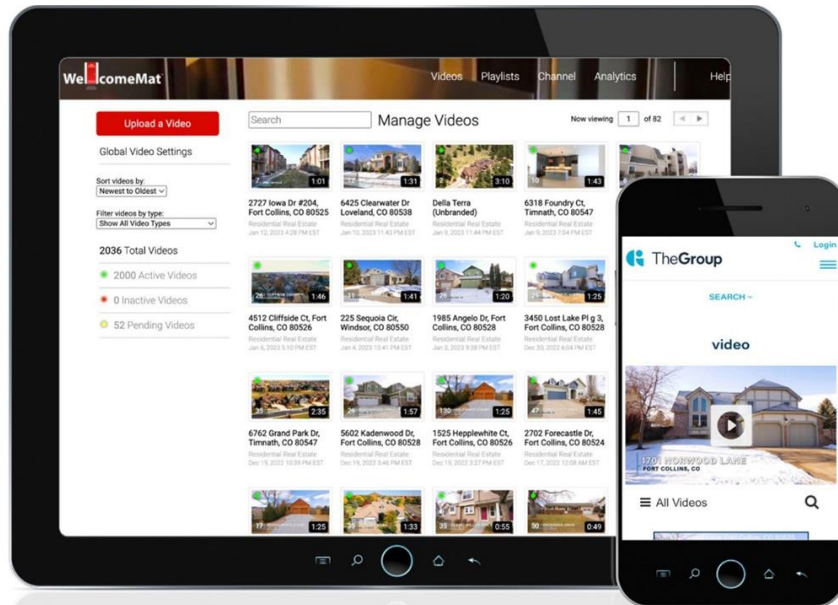

WellcomeMat is the new video management platform for CRMLS Matrix

Learn how you can make the most out of property videos in an upcoming webinar

It's time to make your listings stand out with videos, and [WellcomeMat](#) is here to make it easy. Starting today, CRMLS Matrix users can enjoy this latest no-cost, core product.

It's no secret that videos can grab clients' attention. WellcomeMat is the ad-free video hosting platform designed for the real estate industry, cutting out third-party platforms in favor of hosting the videos natively, right through CRMLS. With WellcomeMat you can easily edit, manage, and share videos, while also tracking their performance with unique analytics that you won't be able to get on other video hosting platforms.