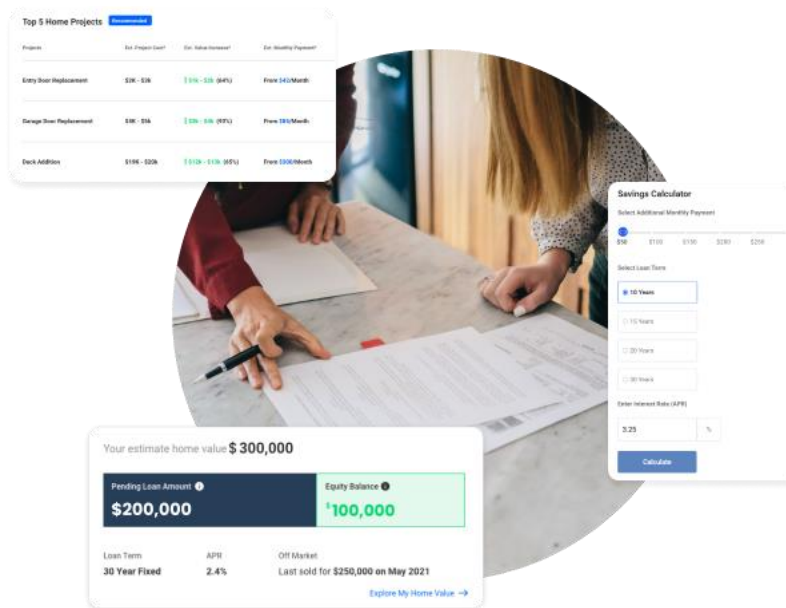

LiveEasy is now available at no-cost to all users

This home management platform is the gift that keeps on giving

As of December 12, all CRMLS users now have no-cost access to [LiveEasy Agent Concierge](#), our latest core product that provides your clients with live, personalized concierge assistance for all their household needs.

LiveEasy provides lifetime guidance for your clients' household management, from hiring movers to setting up utilities to building home equity. Its online platform simplifies hiring and managing services, and LiveEasy has access to special, unique discounts. When you offer LiveEasy, you offer your clients the gift of stress-free moving, maintenance, and more.