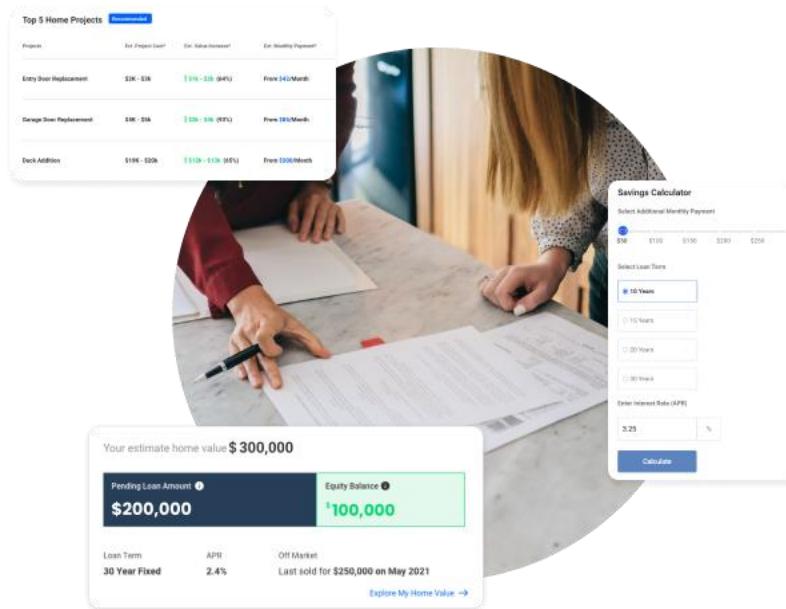

Provide your clients with dedicated service and incredible value

Sign up for our upcoming webinar to learn more

Starting **Tuesday, December 12**, CRMLS will offer [LiveEasy Agent Concierge](#), a live concierge service designed to help your clients with their household needs, as our latest no-cost core product.

When you provide your clients with LiveEasy, you provide them with a lifetime's worth of dedicated assistance for managing their household. From hiring movers to organizing home renovation, LiveEasy guides clients through it all. On top of that, it's all customizable and brandable to you, meaning that even after the deal is done, you can still offer clients unique value and services.